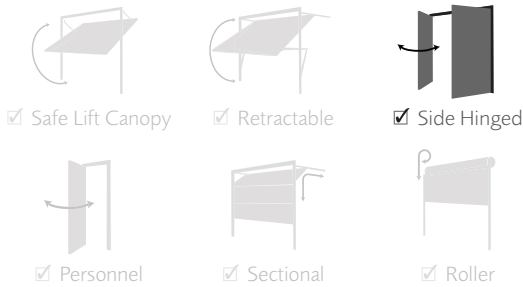

ABS ELITE SIDE HINGED DOORS

Bedford

Impact resistant white ABS garage doors which closely match to white PVCu doors and windows. Brass effect finger pull handles are supplied as standard.

ABS

Operating Gear available:

Finishes available

ABS

Windows

Plain Black

Translucent (stippled)

Handles

Finger Pull

Frames