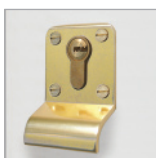

ABS ELITE SIDE HINGED DOORS

Bedford

Impact resistant white ABS garage doors which closely match to white PVCu doors and windows. Brass effect finger pull handles are supplied as standard.

ABS

Operating Gear available:

Finishes available

ABS

Windows

Plain Black

Translucent (stippled)

Handles

Finger Pull

Frames

Side Hinged

65 mm

Powder coat White Powder coat Black Powder coat Brown